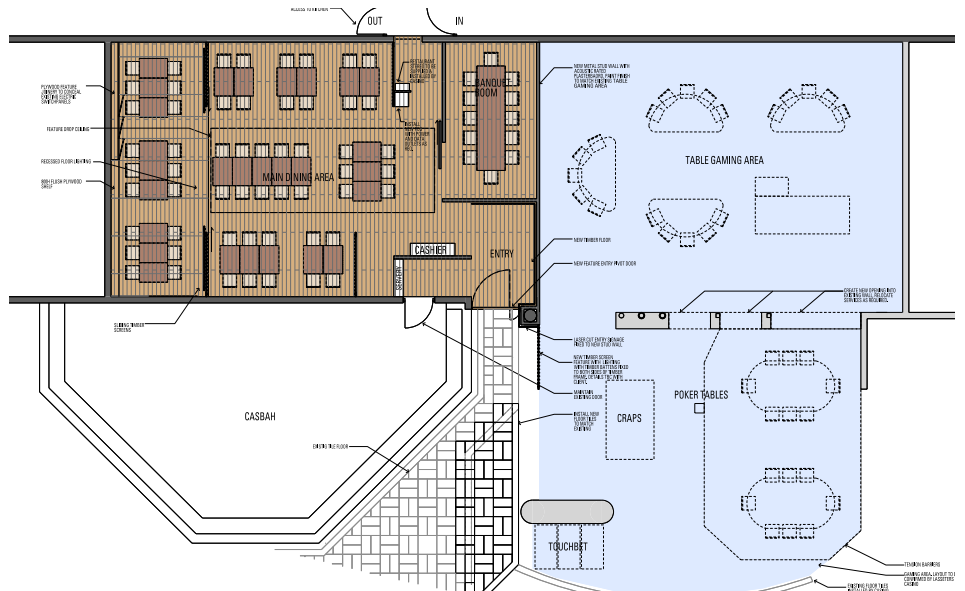

SUKRA RESTAURANT

MODE
DESIGN

MANNER. METHOD. FORM.

Sukra Restaurant

The Sukra Restaurant in Lasseters Casino makes exceptional use of its available space to produce a stunning end result for its Clients.

Working within the constraints of a 150m² space, the use of vibrant reds complemented by warm earthy tones provides a welcoming environment for diners. A private dining area can be sectioned off with the use of innovative retractable bamboo walls to offer full flexibility.