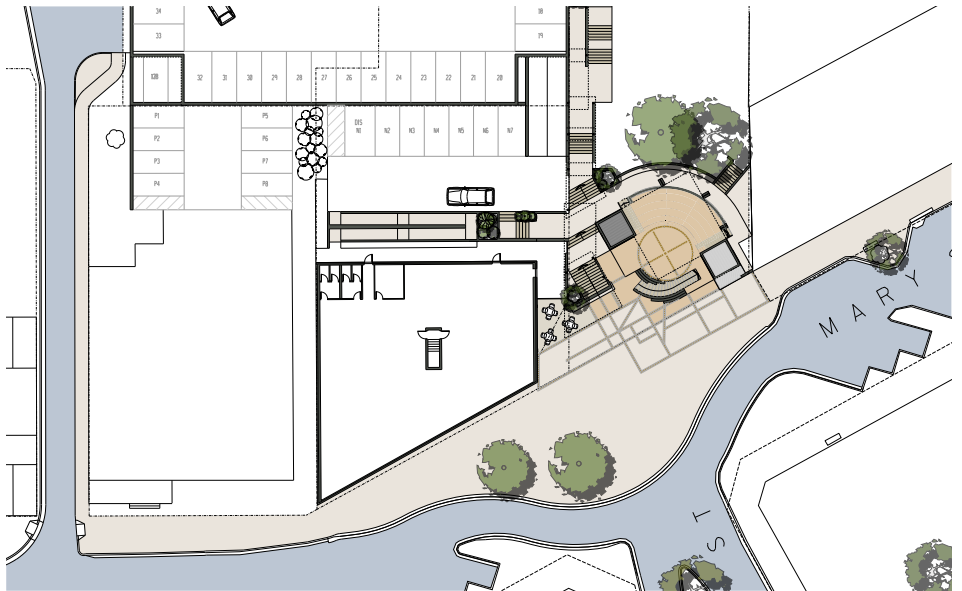

GYMPIE CITY CENTRE

MODE
DESIGN

MANNER. METHOD. FORM.

Gympie City Centre

The kiosk is the focal point of the boardwalk precinct on the Burnett River's edge in the newly redeveloped Riverside Parklands. The design reflects a relaxed and informal style, with the lightweight, airy and translucent canopy enhancing the outdoor space, and the signage tower creating a strong visual identity.

Extensive use of steel framing combined with careful detailing achieves a low maintenance structure that will be used by visitors and residents for generations to come.

Project Details

Client: Gympie Council
Location: Gympie, Queensland
Type: Architecture/Urban/Tourism
Completion Date: 2004